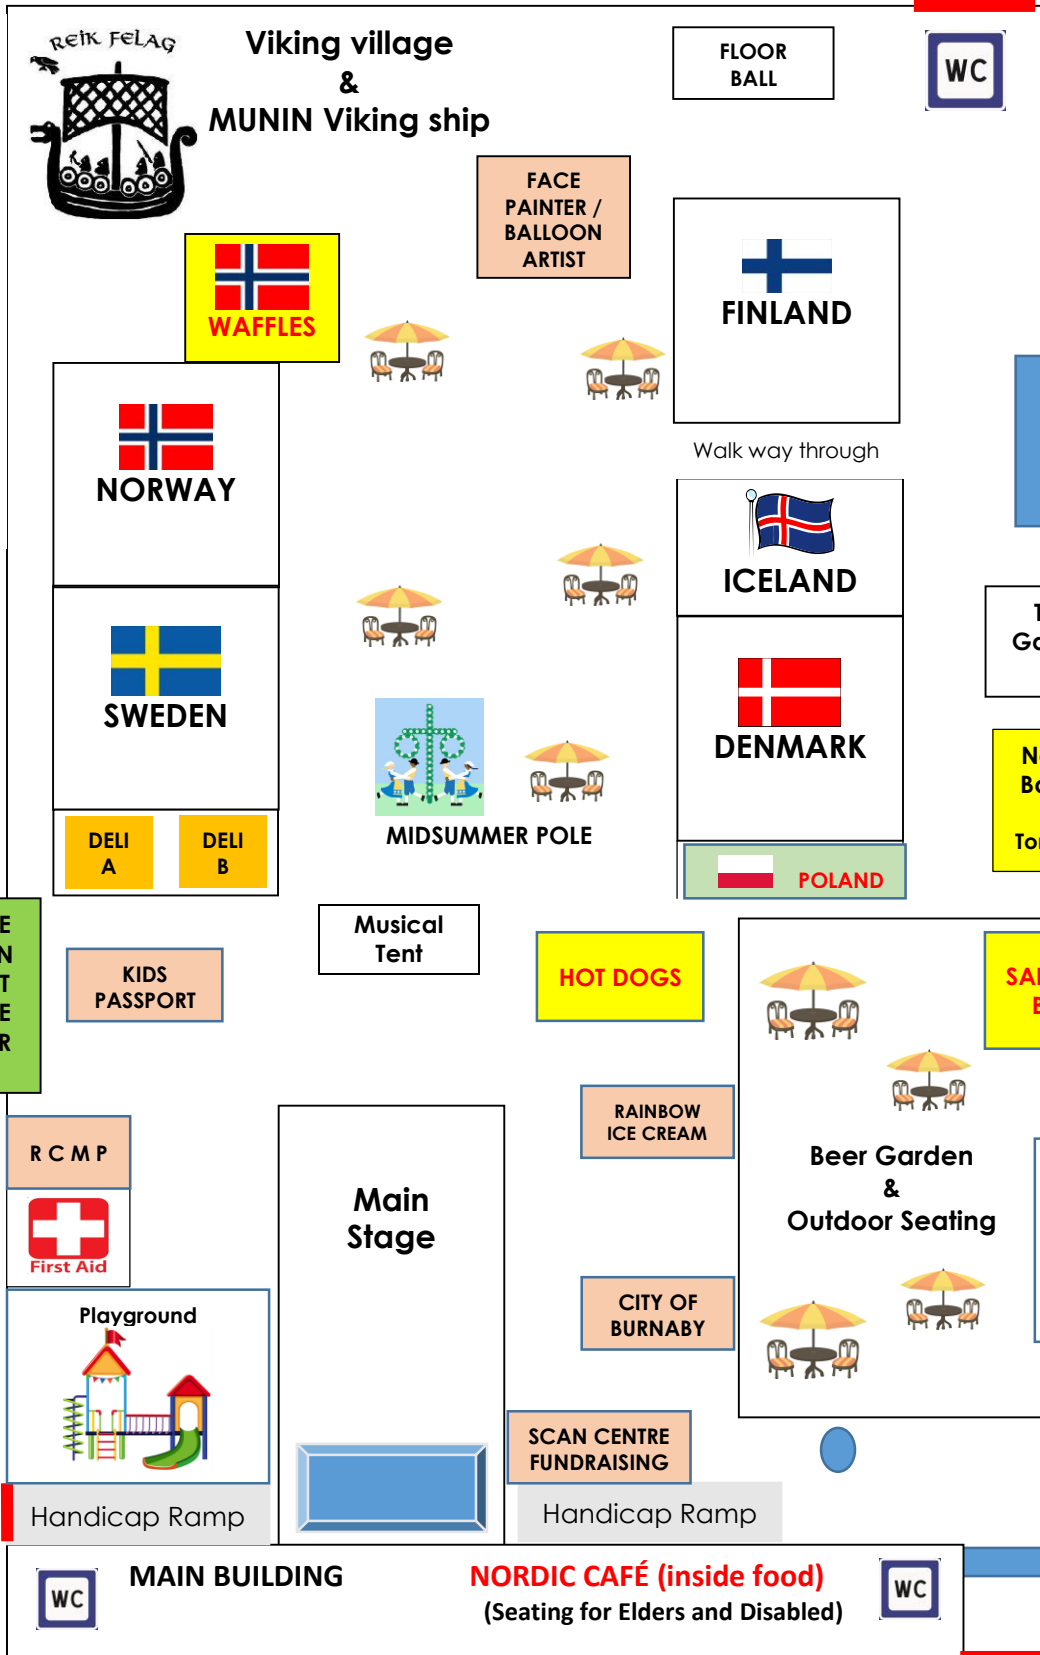

Midsummer Festival 2025

P
A
R
K
I
N
G

Viking village & MUNIN Viking ship

FLOOR BALL

WC

FACE PAINTER / BALLOON ARTIST

FINLAND

Waffles

NORWAY

SWEDEN

DELIA A

DELIA B

MIDSUMMER POLE

ICELAND

DENMARK

POLAND

S A U N A

Troll Garden

Nordic Baking & Tombola

ENTER

KIDS PASSPORT

Musical Tent

HOT DOGS

SALMON BBQ

RCMP

First Aid

Playground

Main Stage

RAINBOW ICE CREAM

CITY OF BURNABY

SCAN CENTRE FUNDRAISING

Handicap Ramp

Handicap Ramp

Beer Garden & Outdoor Seating

WC

WC

MAIN BUILDING

NORDIC CAFÉ (inside food)
(Seating for Elders and Disabled)

WC